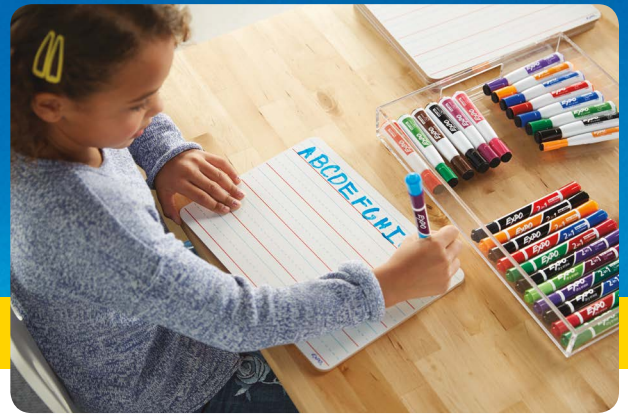

EXPO®

Markers made for everyday use on a whiteboard. Erase easily with just a simple swipe of an eraser.

Low Odor

- Low odor dry erase ink is ideal for classrooms, offices and homes

Ultra Fine

- Bold colors are easy to see from a distance and easy to erase from whiteboards, glass and most non-porous surfaces

Dual 2-in-1

- Double the color plus a versatile chisel that marks 3 line widths

Magnetic with Eraser

- An integrated magnet for convenient storage on metal surfaces and a handy eraser on the cap.

Ink Indicator

- Features a clear barrel with built-in Ink Indicator that makes it easy to see the amount of ink left at all times

[Click to view](#)
Low Odor

[Click to view](#)
Ultra Fine

[Click to view](#)
Dual 2-in-1